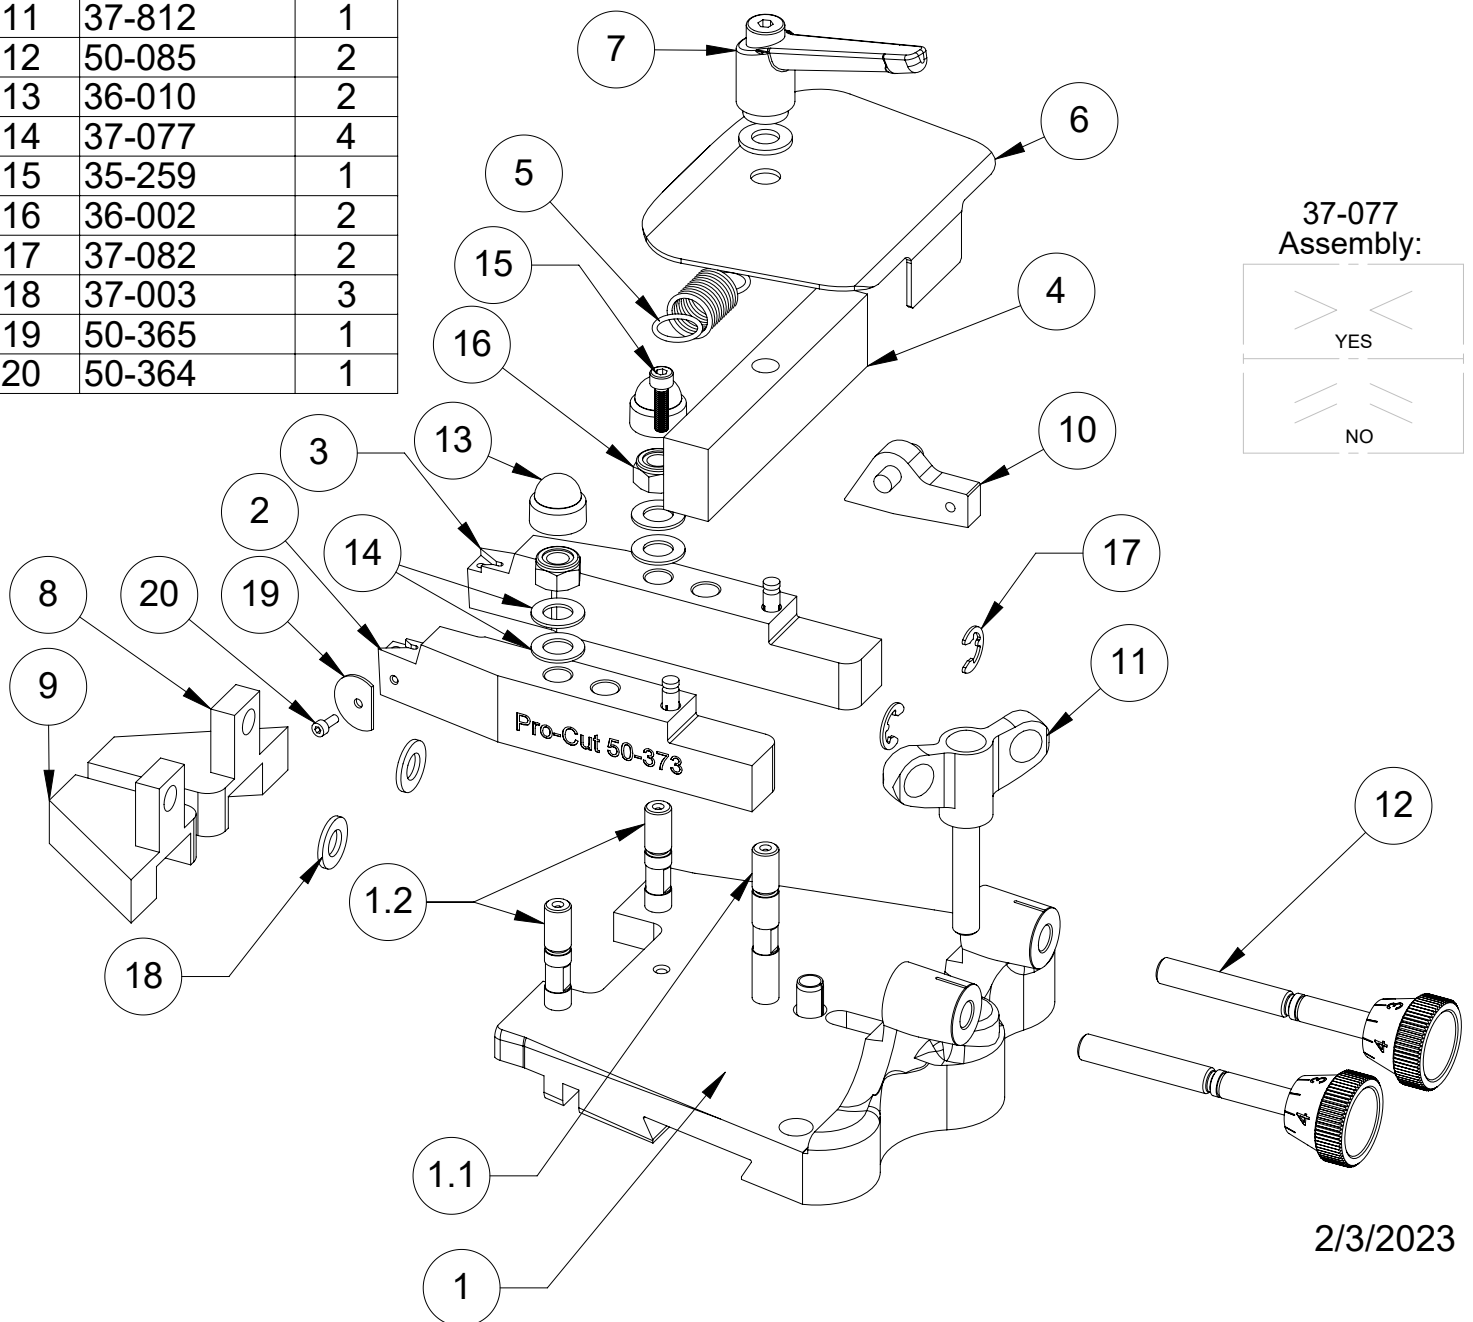

50-228 Cutting Head Assembly

ITEM NO.	PART NUMBER	QTY
1	50-293	1
1.1	50-065	1
1.2	50-063	2
2	50-373	1
3	50-374	1
4	50-252	1
5	50-053	1
6	50-250	1
7	37-473	1
8	50-253	1
9	50-254	1
10	50-249	1
11	37-812	1
12	50-085	2
13	36-010	2
14	37-077	4
15	35-259	1
16	36-002	2
17	37-082	2
18	37-003	3
19	50-365	1
20	50-364	1

37-077
Assembly: